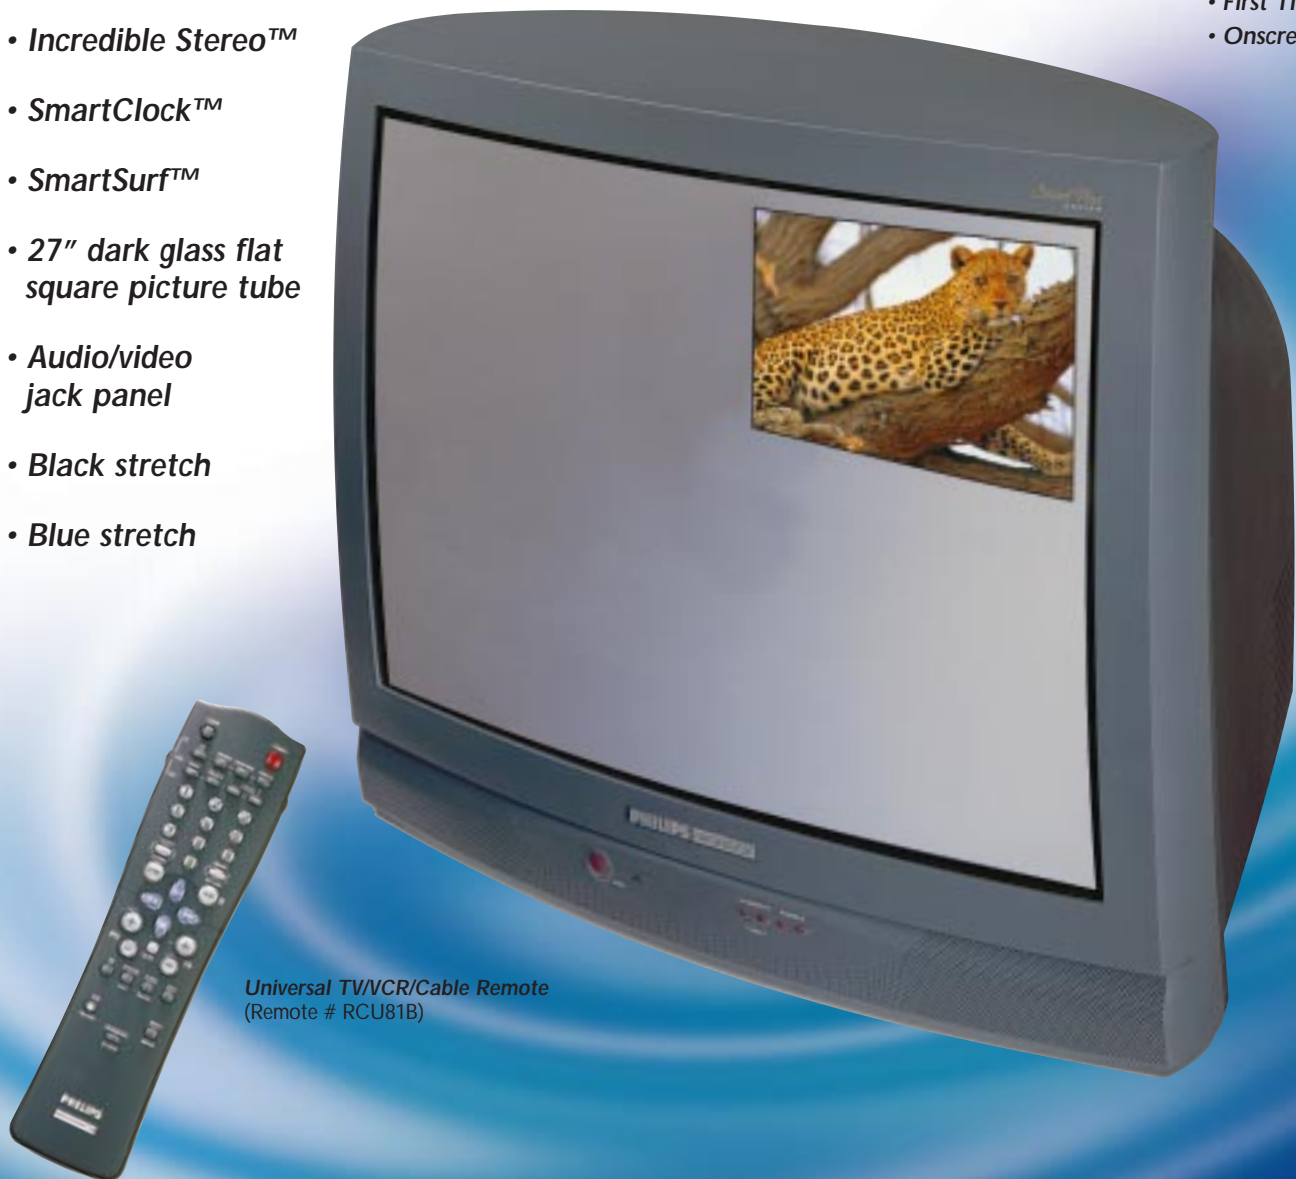

Color Television

TP2781C

Smart Plus
SERIES

27" Stereo Remote Color Monitor/Receiver

(screen size measured diagonally)

- Smart Window™ PIP
- Backlit universal TV/VCR/Cable remote
- dbx® hi-fi stereo sound system
- Incredible Stereo™
- SmartClock™
- SmartSurf™
- 27" dark glass flat square picture tube
- Audio/video jack panel
- Black stretch
- Blue stretch

Smart
value
PACK™

- SmartSound™
- SmartPicture™
- Surf™
- SmartMute™
- First Time Setup
- Onscreen Clock

Universal TV/VCR/Cable Remote
(Remote # RCU81B)

Let's make things better.

PHILIPS **MAGNAVOX**

Picture

Smart Window™ (PIP)

Used in conjunction with a second video source such as a VCR, DVD Video player, or Web browser, picture-in-picture allows you to monitor one TV channel while watching another, monitor videotape or videodisc playback while playing a game, or monitor a TV channel while surfing the Internet. You can swap the main and secondary pictures, or position the PIP window in any screen corner. In all cases, the main picture is provided with its corresponding audio.

Green Stretch

Advanced chroma processing circuitry takes automatic flesh-tone correction to a new level making flesh-tones more true-to-life for eye-popping realism in your TV picture.

SmartPicture™

27" Dark Glass Flat Square Picture Tube